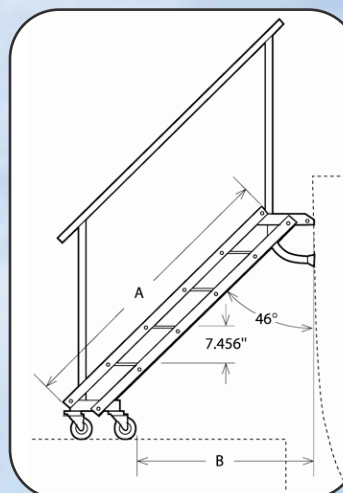

STAIR DIMENSIONS

No. of Steps	Deck to Dock	A	B	C	D	Stowed	Weight Size
4	32"	34 3/4"	13"	20 3/4"	23 1/2"	3 x 43 "	31 lbs
5	40"	45 1/4"	23 1/2"	20 3/4"	23 1/2"	3 x 53 "	41 lbs
6	48"	55 3/4"	34"	20 3/4"	23 1/2"	3 x 64 "	51 lbs
7	56"	66 1/4"	44 1/2"	20 3/4"	23 1/2"	3 x 74 "	61 lbs
8	64"	76 3/4"	55"	20 3/4"	23 1/2"	3 x 85 "	71 lbs
9	72"	87 1/4"	59 1/2"	20 3/4"	23 1/2"	3 x 95 "	81 lbs

Side Rails: 1"x 2"   Handrail Posts: 1" Outside Diameter