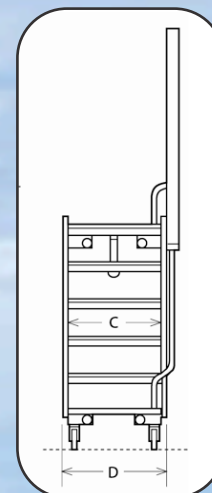

STAIR DIMENSIONS

No. of Steps	Deck to Dock	A	B	C	D	Stowed	Weight Size
4	32"	34 3/4"	13"	20 3/4"	23 1/2"	3 x 43 "	31 lbs
5	40"	45 1/4"	23 1/2"	20 3/4"	23 1/2"	3 x 53 "	41 lbs
6	48"	55 3/4"	34"	20 3/4"	23 1/2"	3 x 64 "	51 lbs
7	56"	66 1/4"	44 1/2"	20 3/4"	23 1/2"	3 x 74 "	61 lbs
8	64"	76 3/4"	55"	20 3/4"	23 1/2"	3 x 85 "	71 lbs
9	72"	87 1/4"	59 1/2"	20 3/4"	23 1/2"	3 x 95 "	81 lbs

Side Rails: 1"x 2"   Handrail Posts: 1" Outside Diameter