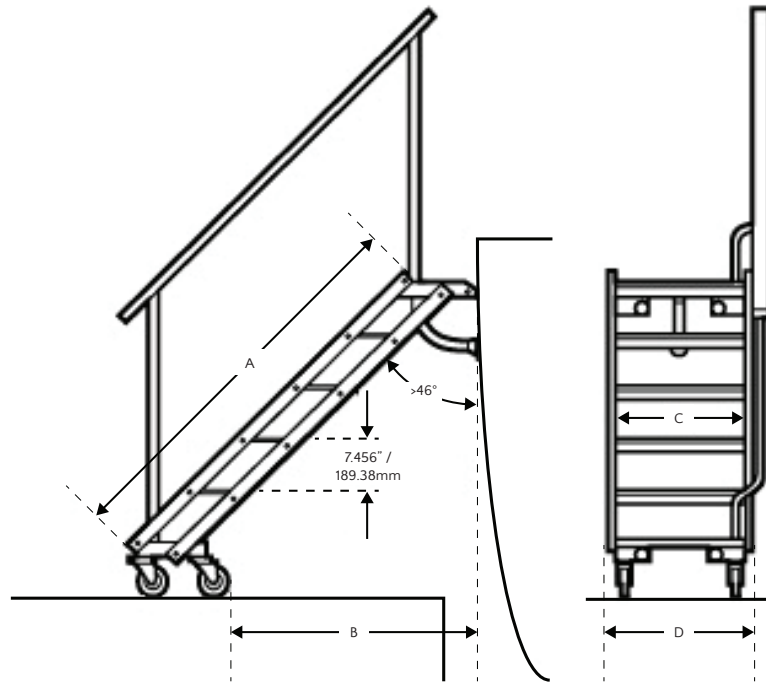

Self Leveling Boarding Stairs

Designed and Manufactured in the USA

The perfect option when the use of a stern gangway/passerelle is not possible.

Simple, safe, port or starboard boarding solution.

- Constructed in lightweight, high-strength anodised Aluminium and Stainless Steel for harsh marine environments
- Patented Quick Release System
- Features 'No pinch' design
- 4 x 316 Stainless steel casters- allowing free movement with tide
- Unique storable design – folds for easy storage
- Supplied with standard non-slip step finish
- Custom 'Flexiteak' step options available

Stairs are supplied with 1 pair of hull brackets and 1 pair of quick release brackets.

Self Leveling Boarding Stairs

Designed and Manufactured in the USA

Part Number	No. of Steps	Deck to Dock	A	B	C	D	Stowed Size	Weight
BL400	4	32" (813mm)	34 ¾" (883mm)	13" (330mm)	20 ¾" (527mm)	23 ½" (597mm)	3 x 43" (1092mm)	31 lbs (14 kg)
BL500	5	40" (1016mm)	45 ¼" (1149mm)	23 ½" (597mm)	20 ¾" (527mm)	23 ½" (597mm)	3 x 53" (1346mm)	41 lbs (18.6 kg)
BL600	6	48" (1219mm)	55 ¾" (1416mm)	34" (864mm)	20 ¾" (527mm)	23 ½" (597mm)	3 x 64" (1626mm)	51 lbs (23.1 kg)
BL700	7	56" (1422mm)	66 ¼" (1683mm)	44 ½" (1130mm)	20 ¾" (527mm)	23 ½" (597mm)	3 x 74" (1880mm)	61 lbs (27.7 kg)
BL800	8	64" (1626mm)	76 ¾" (1949mm)	55" (1397mm)	20 ¾" (527mm)	23 ½" (597mm)	3 x 85" (2159mm)	71 lbs (32.2 kg)
BL900	9	72" (1829mm)	87 ¼" (2216mm)	59 ½" (1511mm)	20 ¾" (527mm)	23 ½" (597mm)	3 x 95" (2413mm)	81 lbs (36.7 kg)