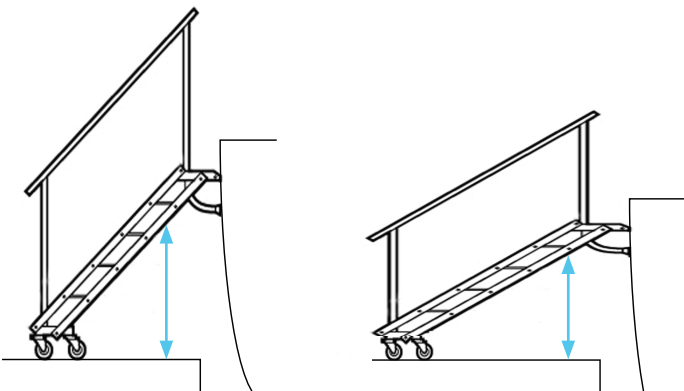

Adjusts to tidal state

Unique wheel system provides smooth autonomous operation and leveling as the water level rises and falls.